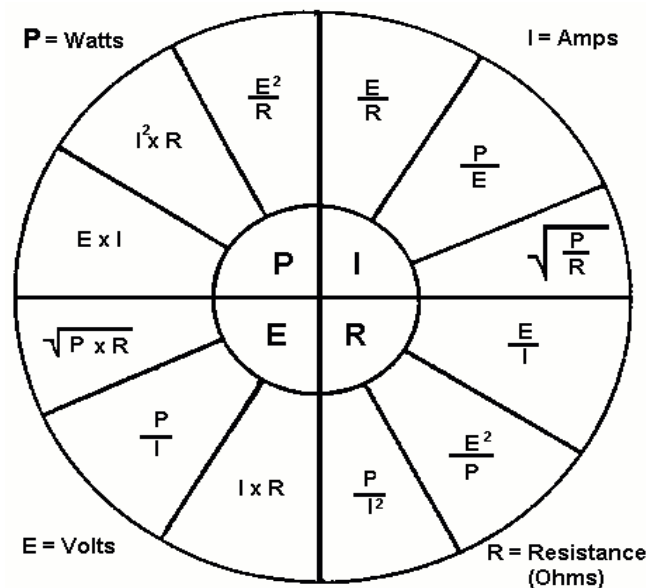

March 2012 Exam Session Results

By KB3ATI

On March 10th, the AARC VE Team administered eleven exams to seven applicants. As a result of the exam session, we welcomed three new hams to our hobby and congratulate one who upgraded to technician (holder of a novice class license) and three others who upgraded to Extra. Additionally, one of the new Extra Class licensees took all three tests in this single session.

Congratulations to the following:

NAME	CALLSIGN	License Class
Allen Baughman	KB3YFO	Technician NEW HAM
James Stern III	KB3WZK	Extra
James McGowan II	AB3PT	Extra NEW HAM
Benjamin McKeown	KB3WYS	Extra
Jack Estevez	KB3WUM	Extra
Rocco Soraci	KK4HMY	General NEW HAM
Phillip Bernache	KB3WDI	Technician

The VEs who made the exam session a success are:

- Holly Bevan / N3MB
- Gordon Davids / WJ3K
- Bob Frierson / WA3HOO
- Elizabeth Gibbs / W3HIH
- Margaret Goldsberry / KB3LGC
- Rob Hurd / N3HU
- Chuck Tanner / K3ACT
- John Williams / K8JW

73 Brenda, KB3ATI

- FD preparation crew (Signs, working aids, etc)
- Take-down crew

The best part of Field Day is getting on the radio and making lots of contacts. With that in mind we want to make sure that all of our volunteers get ample time to get on the air. We don't want anyone spending all their time preparing food and not getting a chance to spend some time on a radio. In order to do that, we'll need lots of participants just like to last year. Maybe more.

You can use the links to the right to navigate the site, read more detailed information about our 2012 Field Day plans and check on updates.

It's not too early to join the fun! Sign up now by sending an e-mail to: fieldday@w3vpr.org

73 Nick, N3CK

AAAAAAAAAAAAAAAAAAAAAAAAAAAAAAAAAAAAAAAAAAAAAAAAAAAAAAAAAAAAAAAAAAAAAAAAAAAAAAAA

HAPPY
96th BIRTHDAY
MISS HOLLY